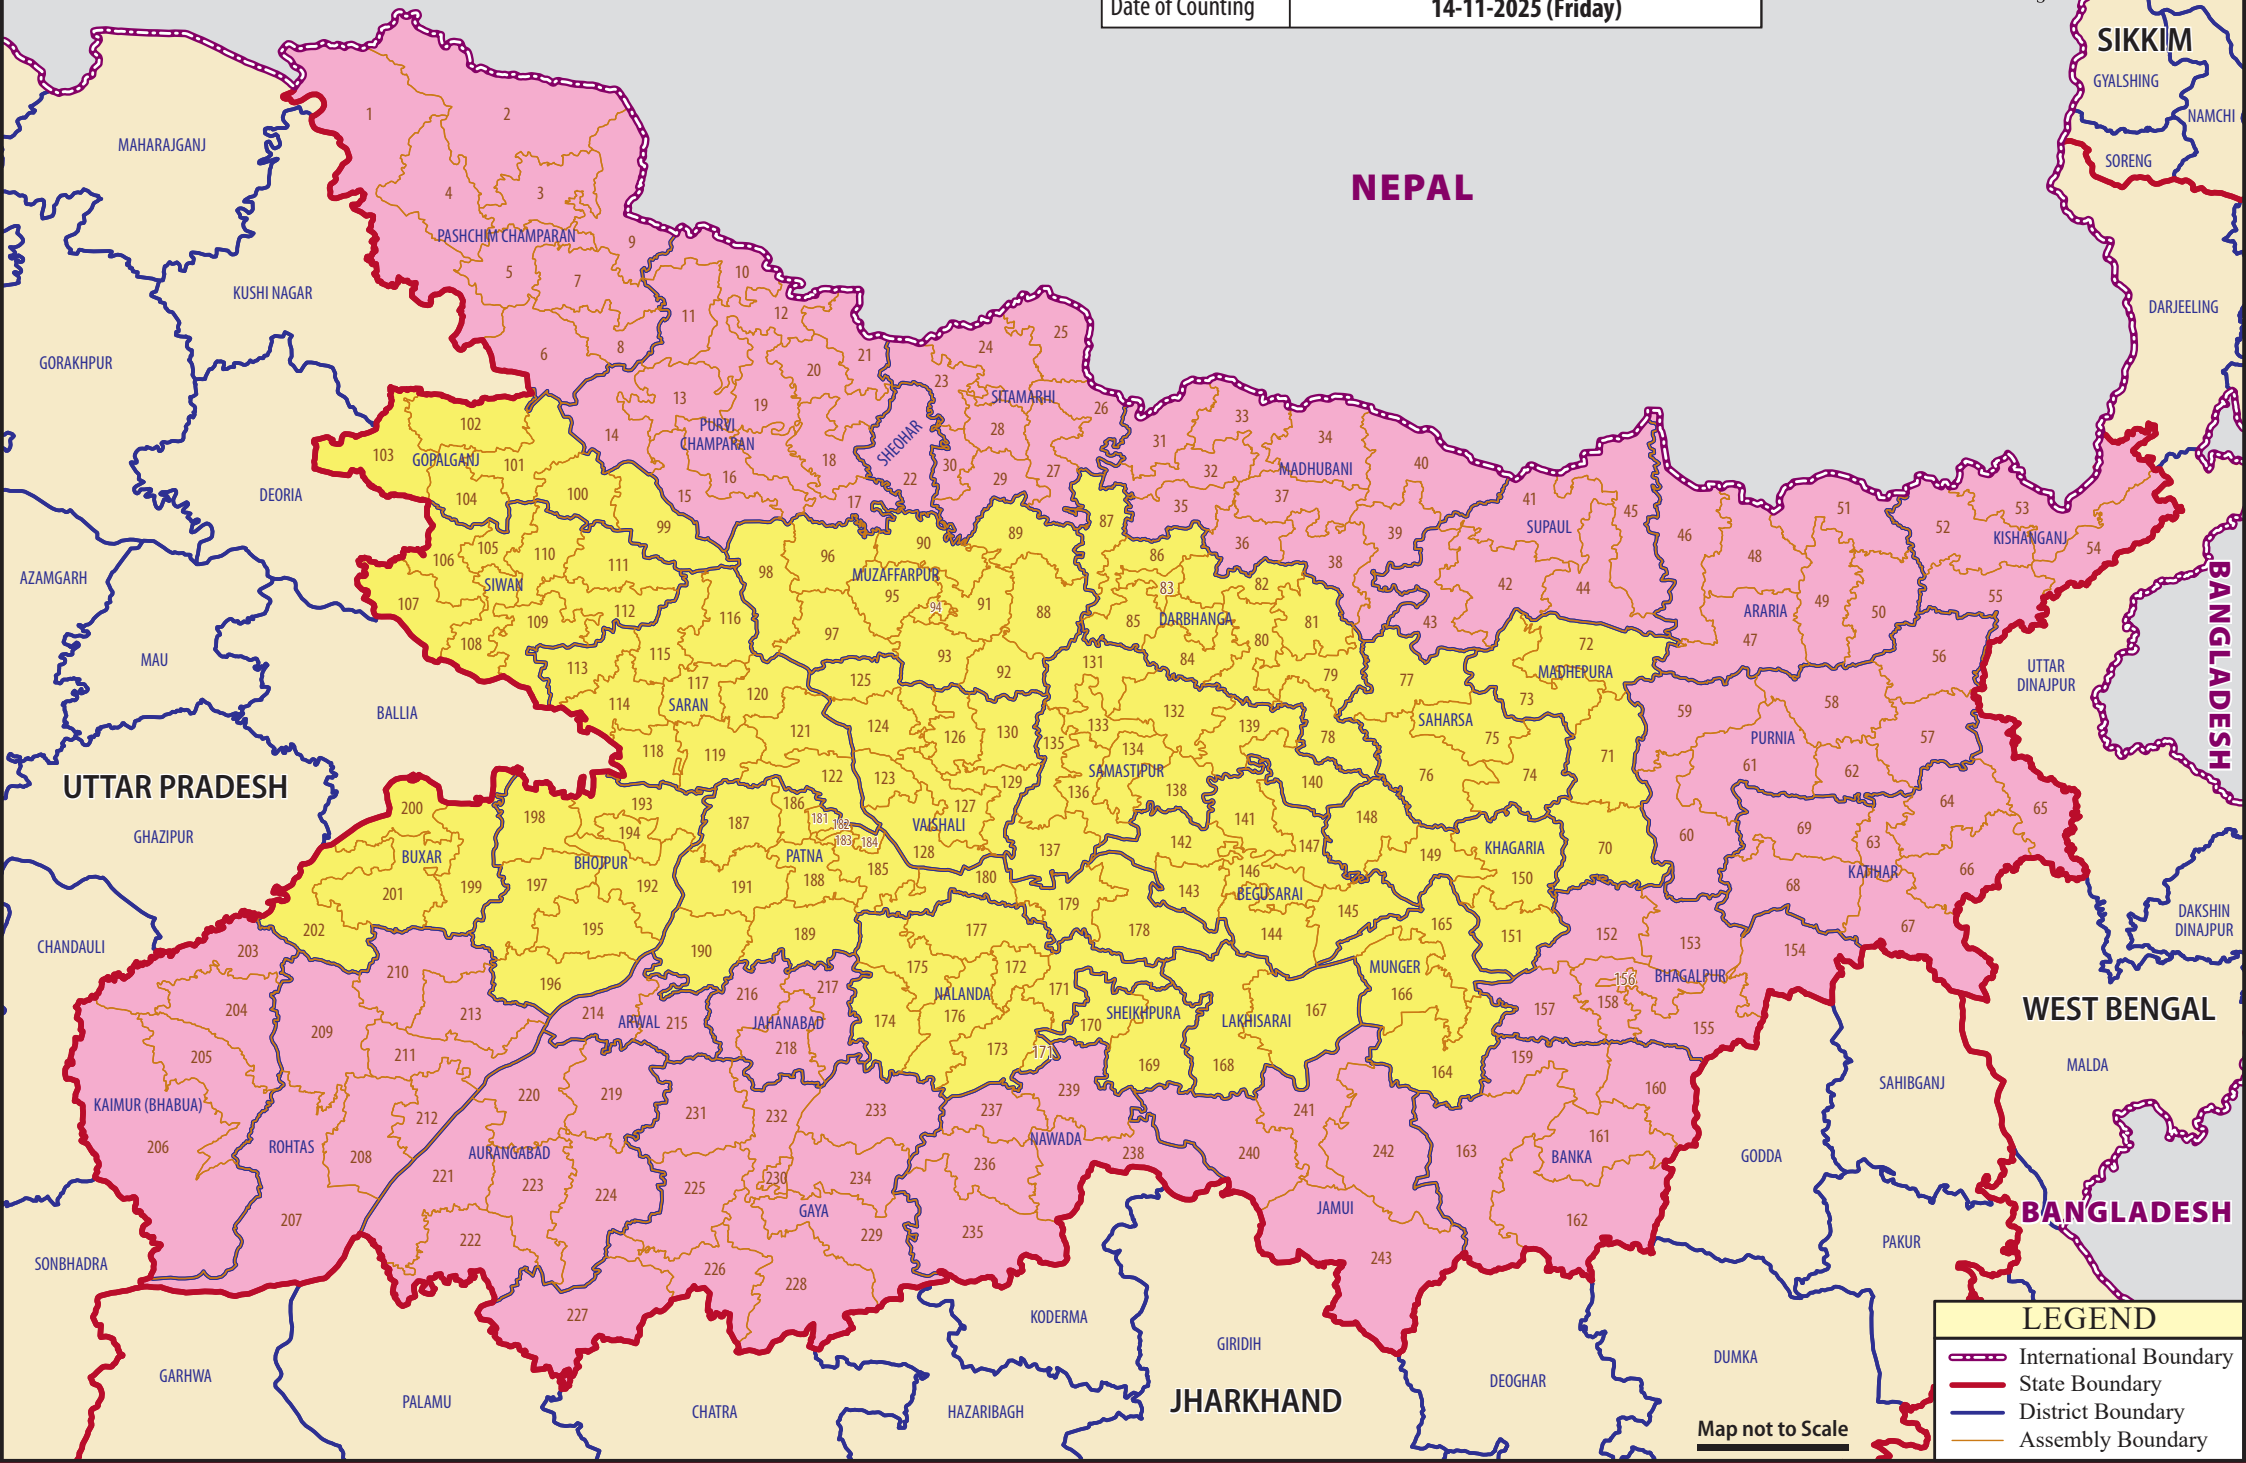

**SCHEDULE FOR THE GENERAL ELECTION TO THE
LEGISLATIVE ASSEMBLY OF BIHAR**

(All 243 Assembly Constituencies)

Poll Events	First Phase (121 Assembly Constituencies)	Second Phase (122 Assembly Constituencies)
Date of Issue of Gazette Notification	10.10.2025 (Friday)	13.10.2025 (Monday)
Last Date for making Nominations	17.10.2025 (Friday)	20.10.2025 (Monday)
Date for the scrutiny of Nominations	18.10.2025 (Saturday)	21.10.2025 (Tuesday)
Last date for the withdrawal of candidatures	20.10.2025 (Monday)	23.10.2025 (Thursday)
Date of Poll	06.11.2025 (Thursday)	11.11.2025 (Tuesday)
Date of Counting	14.11.2025 (Friday)	
Date before which election shall be completed	16.11.2025 (Sunday)	

General Election to Legislative Assembly of Bihar, 2025

Poll Event	1st Phase (121 ACs)	2nd Phase (122 ACs)
Issue of Notification	10-10-2025 (Friday)	13-10-2025 (Monday)
Date of Poll	06-11-2025 (Thursday)	11-11-2025 (Tuesday)
Date of Counting	14-11-2025 (Friday)	

LEGEND

- International Boundary
- State Boundary
- District Boundary
- Assembly Boundary

Map not to Scale

**LIST OF ONE HUNDRED TWENTY-ONE (121) ASSEMBLY
CONSTITUENCIES FOR FIRST PHASE OF ELECTION IN BIHAR**

71.	140	Hasanpur
72.	141	Cheria-Bariarpur
73.	142	Bachhwara
74.	143	Teghra
75.	144	Matihani
76.	145	Sahebpur Kamal
77.	146	Begusarai
78.	147	Bakhri (SC)
79.	148	Alauli (SC)
80.	149	Khagaria
81.	150	Beldaur
82.	151	Parbatta
83.	164	Tarapur
84.	165	Munger
85.	166	Jamalpur
86.	167	Suryagarha
87.	168	Lakhisarai
88.	169	Sheikhpura
89.	170	Barbiga
90.	171	Asthawan
91.	172	Biharsharif
92.	173	Rajgir (SC)
93.	174	Islampur
94.	175	Hilsa
95.	176	Nalanda
96.	177	Harnaut
97.	178	Mokama
98.	179	Barh
99.	180	Bakhtiarapur
100.	181	Digha
101.	182	Bankipur
102.	183	Kumhrar
103.	184	Patna Sahib
104.	185	Fatuha
105.	186	Danapur
106.	187	Maner
107.	188	Phulwari (SC)